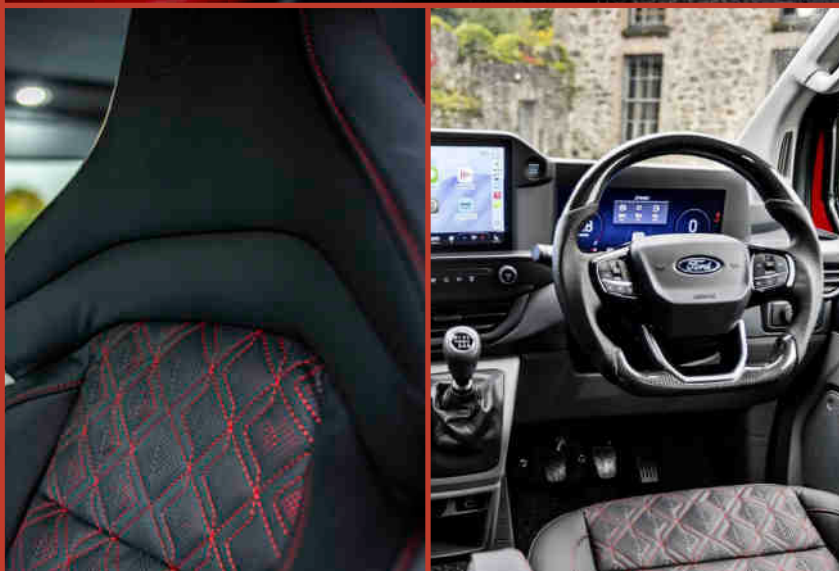

STANDARD FEATURES:

Extensive colour choices available for doors

Glass edged worktop available in dark or light colour options

High quality BOLON flooring – waterproof, hard wearing and durable with choice of colours

Interchangeable canvas – customisable colour matching options available

Integrated camping table fitted in the sliding door

OPTIONAL EXTRAS:

- Leather interior upgrade
- Sport style front seat upgrade
- Sports steering wheel
- Corian solid surface worktop upgrade
- Deluxe window blind upgrade
- Windout Awning or Awning Rail
- Solar panel (vehicle pre-wired)
- Towbar (vehicle pre-wired)
- Bike rack
- Body styling upgrades
- Alloy wheel and tyre upgrades